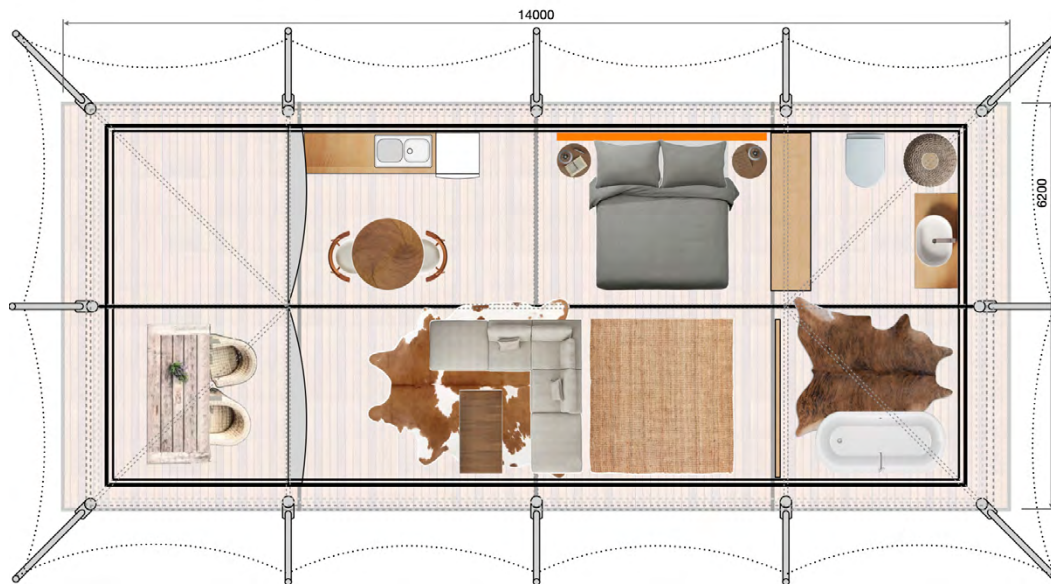

# Apollo

A grand canvas villa, meticulously crafted with a large covered outdoor area, boasting spacious interiors and a blend of elegance and simplicity. The Apollo is ideal to enjoy the essence of nature in ultimate comfort and style. The floor plan below includes an ensuite bathroom layout which can be substituted for extra sleeping / living / dining for modules without plumbing.

## Floor Area

Total Footprint	87m <sup>2</sup> (14m x 6.2m)
Interior Floor Area	47.5m <sup>2</sup> (9.5 x 5m)
Bedroom	15.7m <sup>2</sup>
Ensuite Bathroom	15.7m <sup>2</sup>
Living / Dining / Kitchenette	15.7m <sup>2</sup>
Covered Verandah	21.7m <sup>2</sup>